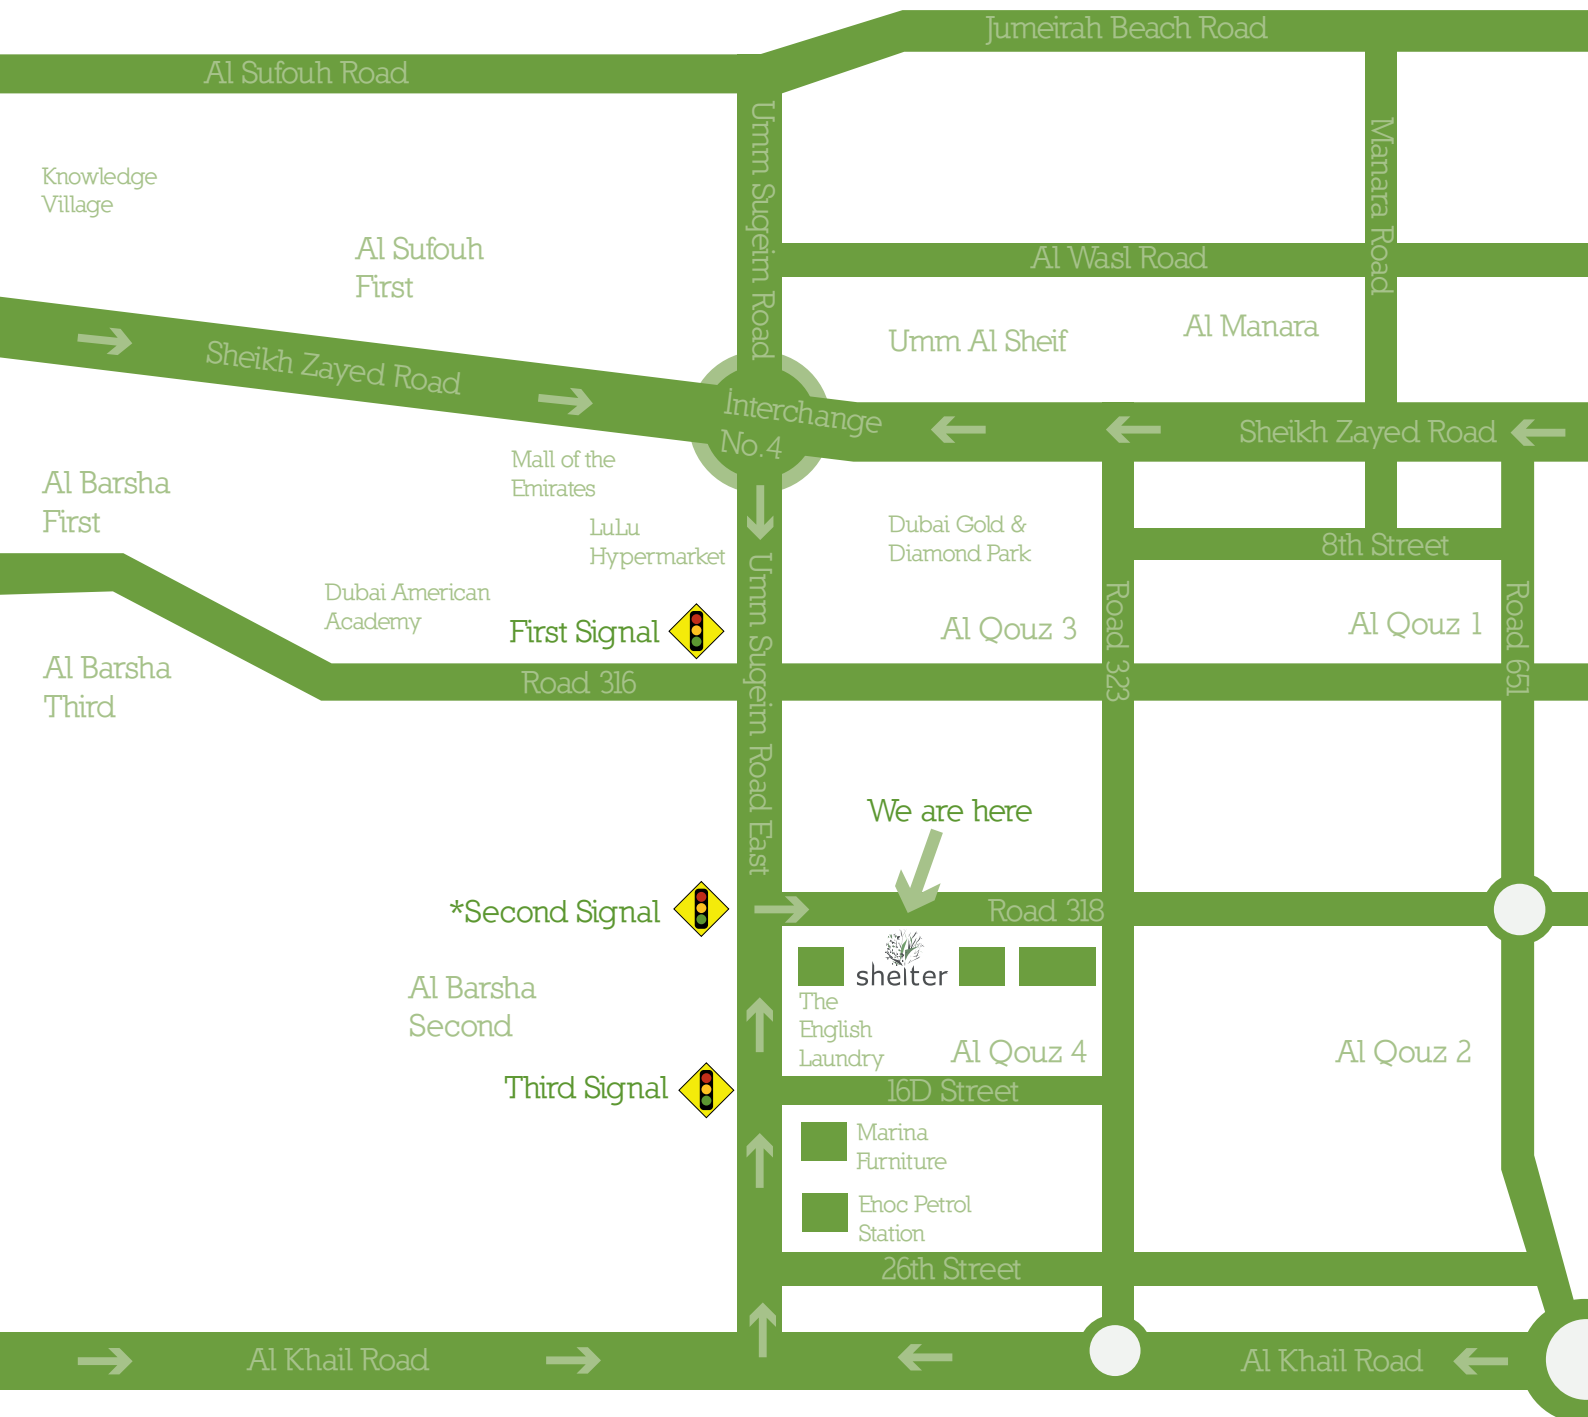

Jumeirah Beach Hotel

On Sheikh Zayed Road, take the 4th interchange exit to Umm Sugeim Road East towards Al Khail Road. At the second traffic light, take a left turn into Al Quoz onto Street 318. Shelter is the second building on your right, next door to The English Laundry.